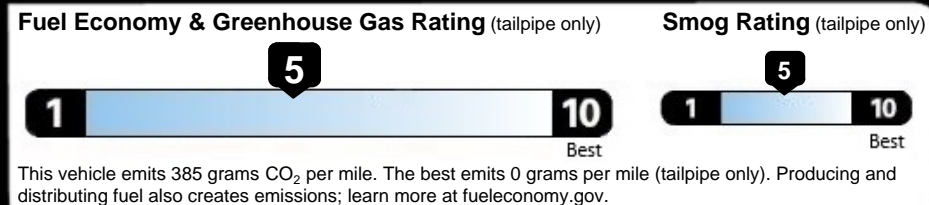

LIMITED WARRANTY/ROADSIDE ASSISTANCE

3 Years / 36,000 Miles Basic
5 Years / 60,000 Miles Powertrain
5 Years / Unlimited Mileage Rust Perforation
3 Years / 36,000 24/7 Roadside Assistance
See Owner Info Kit & Warranty for Details

OPTIONAL EQUIPMENT AND OTHER ITEMS

Manufacturer's Suggested Retail Price	$44,995.00
Premium Paint: River Rock Pearl	$395.00
Full Tank of Gas	INCLD
Option Package: 22 Subaru 12.1" Multimedia System w/ Navigation Power Moonroof Surround View Monitor System	$2,045.00
Auto-Dimming Mirror with Compass and HomeLink	$447.00
Rear Bumper Cover	$187.00
Rear Seatback Protector	$165.00
LED Upgrade	$79.00

EPA DOT Fuel Economy and Environment

Gasoline Vehicle

Fuel Economy

23 MPG Small SUVs range from 14 to 138 MPG. The best vehicle rates 146 MPGe.
21 city 27 highway
4.3 gallons per 100 miles

You spend $2,250 more in fuel costs over 5 years compared to the average new vehicle.

Annual fuel cost $2,150

Actual results will vary for many reasons, including driving conditions and how you drive and maintain your vehicle. The average new vehicle gets 29 MPG and costs $8,500 to fuel over 5 years. Cost estimates are based on 15,000 miles per year at $3.30 per gallon. MPGe is miles per gallon equivalent. Vehicle emissions are a significant cause of climate change and smog.

fueleconomy.gov

Calculate personalized estimates and compare vehicles

PARTS CONTENT INFORMATION

FOR VEHICLES IN THIS CARLINE: U.S./CANADIAN PARTS CONTENT: 0% MAJOR SOURCES OF FOREIGN PARTS CONTENT: JAPAN: 85%

FOR THIS VEHICLE: FINAL ASSEMBLY POINT: OTA, GUNMA, JAPAN COUNTRY OF ORIGIN: ENGINE: JAPAN TRANSMISSION: JAPAN

Note: Parts content does not include final assembly, distribution, or other non-parts costs.

Privacy Notice
www.subaru.com/company/privacy.html

Destination and Delivery $1,450.00
Total Suggested Retail Price $49,763.00

THIS LABEL HAS BEEN APPLIED PURSUANT TO FEDERAL LAW, DO NOT REMOVE OR ALTER PRIOR TO THE DELIVERY TO THE ULTIMATE PURCHASER.